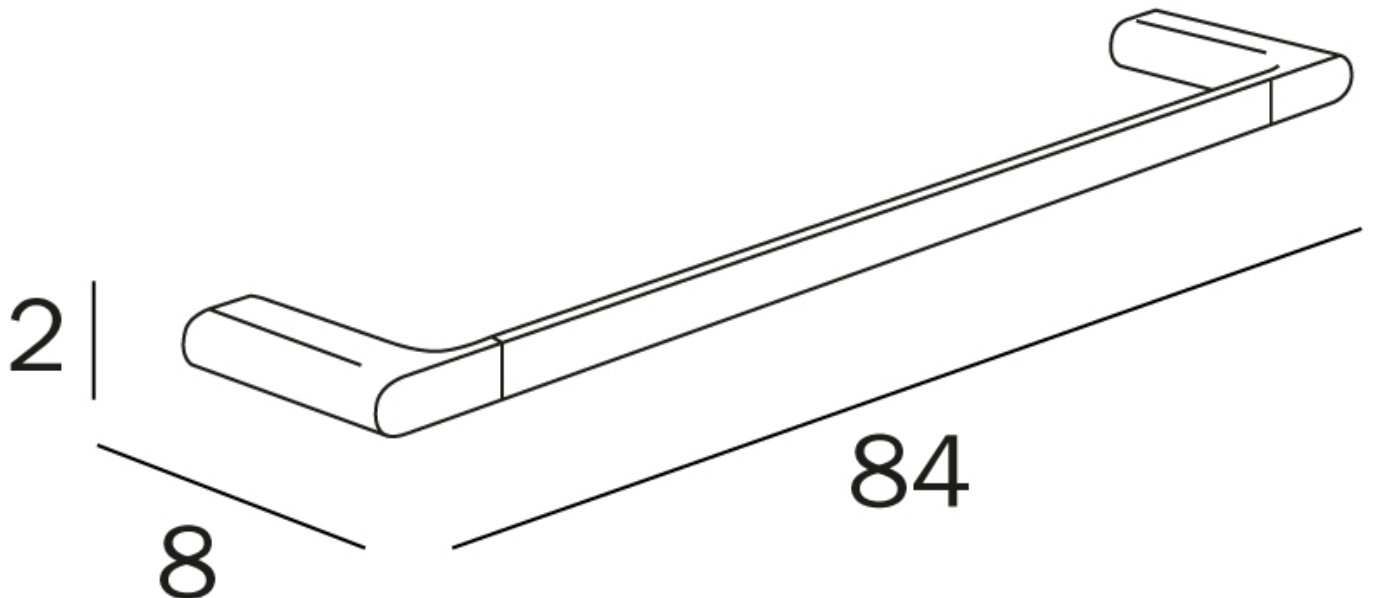

MITO
800mm SINGLE TOWEL RAIL

(Chrome - A2018D)

(Chrome/Black - A2018DCU)

(Chrome/White - A2018DCW)

(Brushed Nickel - A2018DAC)

Features:

Unique "Click" installation

No grub screw required