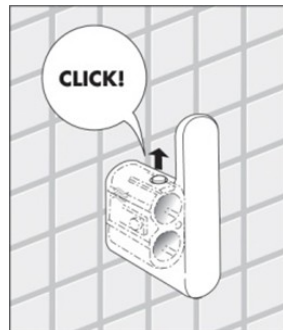

MITO
800mm SINGLE TOWEL RAIL

(Chrome - A2018D)

(Chrome/Black - A2018DCU)

(Chrome/White - A2018DCW)

(Brushed Nickel - A2018DAC)

Features:

Unique "Click" installation

No grub screw required